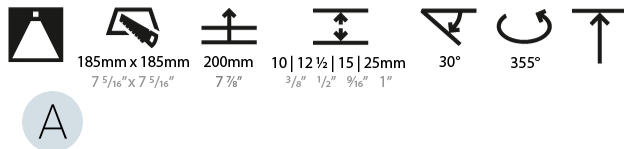

ELECTRICAL

Lamp Type: LED (Zhaga Standard)
Input Wattage (W): 46.2
Total Output Wattage (W): 41.9
Dimming: Tri-Mode (Non-Dimming and Phase Dimming (120Vac only) and 0-10V Dimming)
Driver Included: No
Driver Location: Recessed Housing
Driver Type: Constant Current - Universal
Driver Class: Class 2
Housing: See components
Input Voltage (V): 120 - 277
Constant Current (MA): 1050

LED

Number of LEDs: 1
Color Temperature (°K): 2700 / 3000 / 3500 / 4000
Max. Delivered Lumen (lm): 4030 / 4130 / 4332 / 4420
CRI: >90 CRI
Lamp Life (hrs): 50000
Upon Request: Special Color Temperature RGB-W Tunable White Special LED

OPTICAL

Reflector: 12 / 24 / 40
Adjustability: Rotational 355°; Tilt 30°
Upon Request: Special Beam Angles

RATINGS AND CERTIFICATIONS

Zaneen Group Inc. © 2024, T 1800-388-3382, F 416-247-9319, www.zaneen.com
Certified By: Certified for North American Standards
Available for international specifications by adding "INT" at the end of the existing Model #. For assistance on 'custom' specifications, contact zteam@zaneen.com.
IP Rating: IP44
If a conflict occurs to supply the best product, we reserve the right to change specifications or materials without notice. The most recent specification sheets are found at zaneen.com