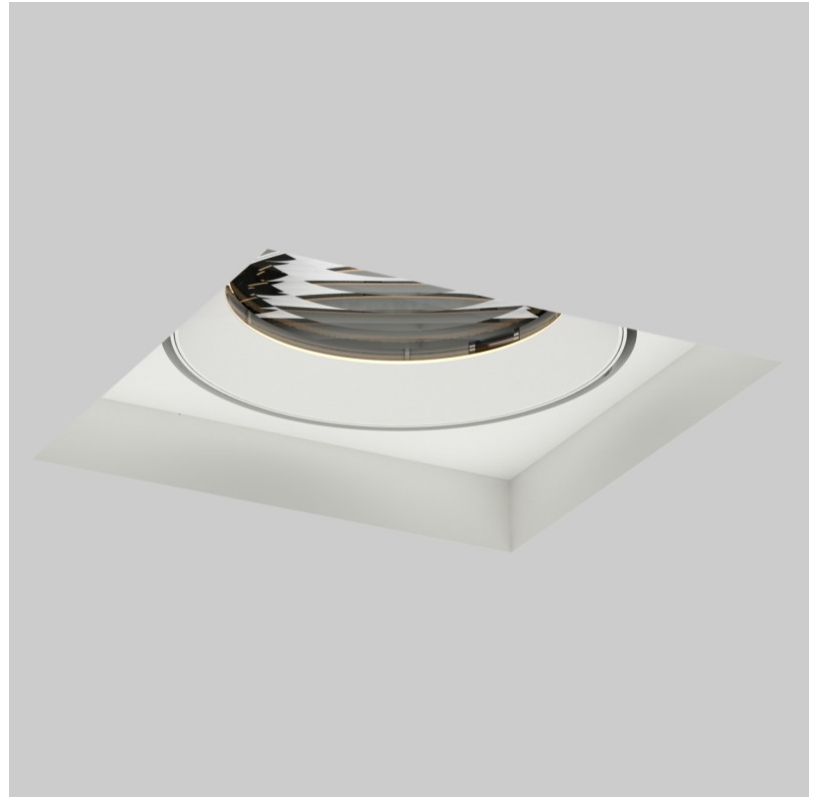

ELECTRICAL

Lamp Type: LED (Zhaga Standard)
Input Wattage (W): 23.1
Total Output Wattage (W): 21.2
Dimming: Tri-Mode (Non-Dimming and Phase Dimming (120Vac only) and 0-10V Dimming)
Driver Included: No
Driver Location: Recessed Housing
Driver Type: Constant Current - Universal
Driver Class: Class 2
Housing: See components
Input Voltage (V): 120 - 277
Constant Current (MA): 700

LED

Number of LEDs: 1
Color Temperature (°K): 2700 / 3000 / 3500 / 4000
Max. Delivered Lumen (lm): 1440 / 1490 / 1568 / 1600
CRI: >90 CRI
Lamp Life (hrs): 50000
Upon Request: Special Color Temperature RGB-W Tunable White Special LED

OPTICAL

Reflector: 8
Adjustability: Rotational 355°; Tilt 30°
Upon Request: Special Beam Angles

RATINGS AND CERTIFICATIONS

Zaneen Group Inc. © 2024, T 1800-388-3382, F 416-247-9319, www.zaneen.com
Certified By: Certified for North American Standards
Available for 'custom' specifications by adding 'C' at the end of the existing Model #. For assistance on 'custom' specifications, contact zteam@zaneen.com.
In order to supply the best product, we reserve the right to change specifications or materials without notice. The most recent specification sheets are found at zaneen.com