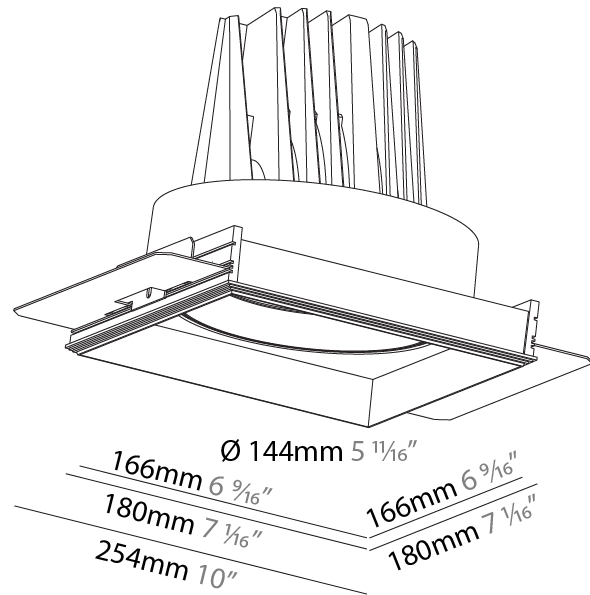

ELECTRICAL

Lamp Type: LED (Zhaga Standard)
Input Wattage (W): 23.1
Total Output Wattage (W): 21.2
Dimming: Tri-Mode (Non-Dimming and Phase Dimming (120Vac only) and 0-10V Dimming)
Driver Included: No
Driver Location: Recessed Housing
Driver Type: Constant Current - Universal
Driver Class: Class 2
Housing: See components
Input Voltage (V): 120 - 277
Constant Current (MA): 700

LED

Number of LEDs: 1
Color Temperature (°K): 2700 / 3000 / 3500 / 4000
Max. Delivered Lumen (lm): 1440 / 1490 / 1568 / 1600
CRI: >90 CRI
Lamp Life (hrs): 50000
Upon Request: Special Color Temperature RGB-W Tunable White Special LED

OPTICAL

Reflector: 8
Adjustability: Rotational 355°; Tilt 30°
Upon Request: Special Beam Angles

RATINGS AND CERTIFICATIONS

Zaneen Group Inc. © 2024, T 1800-388-3382, F 416-247-9319, www.zaneen.com
Certified By: Certified for North American Standards
Available for 'custom' specifications by adding 'C' at the end of the existing Model #. For assistance on 'custom' specifications, contact zteam@zaneen.com.
In order to supply the best product, we reserve the right to change specifications or materials without notice. The most recent specification sheets are found at zaneen.com