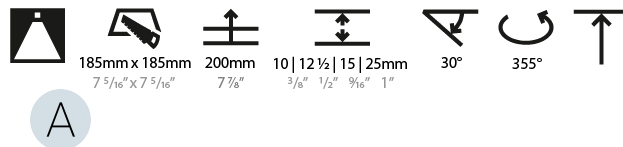

ELECTRICAL

Lamp Type: LED (Zhaga Standard)
Input Wattage (W): 23.1
Total Output Wattage (W): 21.2
Dimming: Tri-Mode (Non-Dimming and Phase Dimming (120Vac only) and 0-10V Dimming)
Driver Included: No
Driver Location: Recessed Housing
Driver Type: Constant Current - Universal
Driver Class: Class 2
Housing: See components
Input Voltage (V): 120 - 277
Constant Current (MA): 700

LED

Number of LEDs: 1
Color Temperature (°K): 2700 / 3000 / 3500 / 4000
Max. Delivered Lumen (lm): 1440 / 1490 / 1568 / 1600
CRI: >90 CRI
Lamp Life (hrs): 50000
Upon Request: Special Color Temperature RGB-W Tunable White Special LED

OPTICAL

Reflector: 8
Adjustability: Rotational 355°; Tilt 30°
Upon Request: Special Beam Angles

RATINGS AND CERTIFICATIONS

Zaneen Group Inc. © 2024, T 1800-388-3382, F 416-247-9319, www.zaneen.com
Certified By: Certified for North American Standards
Available for 'custom' specifications by adding 'C' at the end of the existing Model #. For assistance on 'custom' specifications, contact zteam@zaneen.com.
In order to supply the best product, we reserve the right to change specifications or materials without notice. The most recent specification sheets are found at zaneen.com