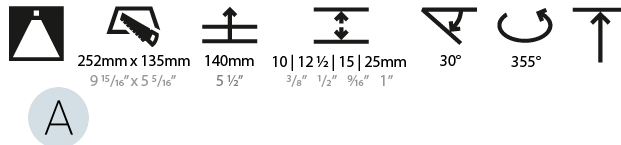

RATINGS AND CERTIFICATIONS

Zaneen Group Inc. © 2024, T 1800-388-3382, F 416-247-9319, www.zaneen.com
Certified By: Certified for North American Standards
Available for international specifications by adding "INT" at the end of the existing Model #. For assistance on 'custom' specifications, contact zteam@zaneen.com.
IP Rating: IP44
If a conflict occurs to supply the best product, we reserve the right to change specifications or materials without notice. The most recent specification sheets are found at zaneen.com