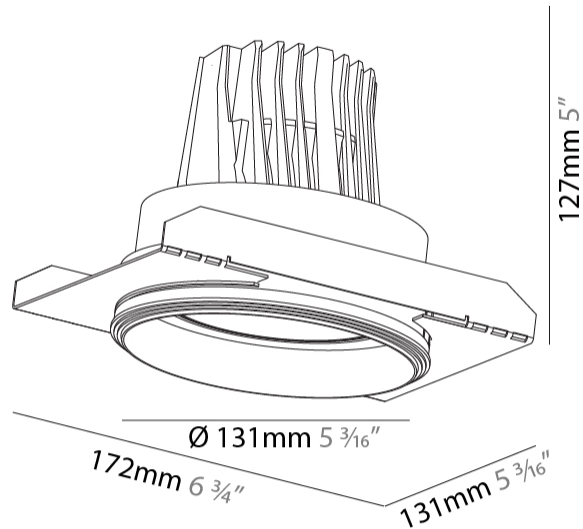

PHYSICAL

Shape: Round
Diameter (mm): 131
Diameter (in): 5 3/16
Length (in): 6 3/4
Height (mm): 127
Height (in): 5
Ceiling Thickness (mm): 10 / 12 / 15 / 25
Ceiling Thickness (in): 3/8 or 1/2 or 9/16 or 1
Min. Recessing Depth (mm): 140
Min. Recessing Depth (in): 5 1/2
Light Distribution: Adjustable / Downlight
Weight (kg): .92
Weight (lbs): 2.02
Fixture Finish: SSR / BKV / CWI / CRY / HAB / LAG / UFT / ITA / RUA / RUR / MIC / FTG / MYG / TWT / LOD / PUS / FRO / FUP / KIA / POP / BLS / SPG / MEY / GOH / GUM / CHC / COM / ABZ / JAG / OBR / MOS / ROR
Fixture Material: Aluminum Die Cast
Cut-out Measurements: Ø 140mm / 5 1/2"
Upon Request: Unique Ceiling Thickness

ELECTRICAL

Lamp Type: LED (Zhaga Standard)
Input Wattage (W): 13.2 (2700K) / 16.5
Total Output Wattage (W): 12.1 (2700K) / 14.7
Dimming: Tri-Mode (Non-Dimming and Phase Dimming (120Vac only) and 0-10V Dimming)
Driver Included: No
Driver Location: Recessed Housing
Driver Type: Constant Current - Universal
Driver Class: Class 2
Housing: See components
Input Voltage (V): 120 - 277
Constant Current (MA): 350

LED

Number of LEDs: 1
Color Temperature (°K): 2700 / 3000 / 3500 / 4000
Max. Delivered Lumen (lm): 830 / 930 / 1009 / 1030
CRI: >90 CRI
Lamp Life (hrs): 50000
Upon Request: Special Color Temperature RGB-W Tunable White Special LED

OPTICAL

Reflector: 8
Adjustability: Rotational 355°; Tilt 30°
Upon Request: Special Beam Angles

RATINGS AND CERTIFICATIONS